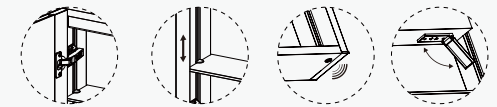

High strength hinge   Adjustable glass shelf   Infra-red sensor   Waterproof socket