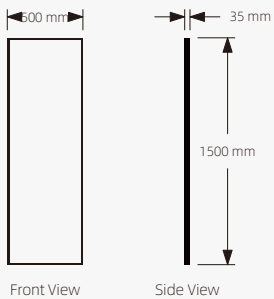

Standard Size & Description

- Touch sensor
- Aluminum frame
- LED Lighting(Warm/Neutral/Cool)
- 5mm copper-free silver mirror
- Environment friendly
- 3 Years Guarantee

Frame Colors

Matt Black	Brushed Green Champagne
Matt Brown	Brushed Brass
Gun Metal Finish-Brush marks	Matt Chrome

Frame Colors

Matt Black	Brushed Purple Gold
Brushed Black - 1	Brushed Purple Gold - 1
Gun Metal Finish-Brush marks	Brushed Purple Gold - 2
Matt Grey	Bright Purple Gold - 3
Brushed Grey - 1	Bright Purple Gold - 4
Matt Brown	Brushed Rose-Light
Matt White	Matt Rose Gold
Brushed Silver - Non Shiny	Matt Rose
Brushed Iron Ash	Bright Rose
Matt Green Champagne	Brushed Coral
Brushed Green Champagne	Matt Red
Brushed Matt Gold Brass	Matt Sapphire Blue-Brush marks
Brushed Titanium Gold	Matt Bluish Grey
Matt Brass	Brushed Sapphire Blue
Brushed Bright T-Gold	Matt Blue
Brushed Brass	Matt Green