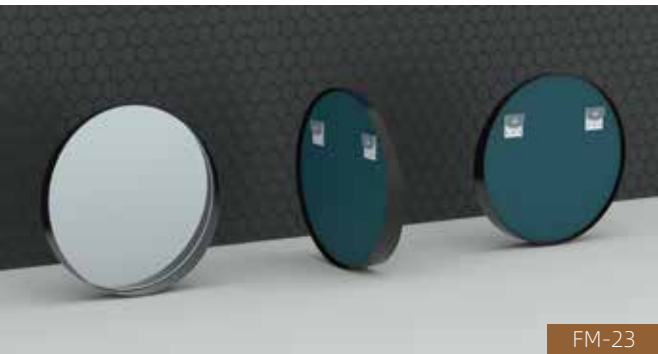

FM-23

Standard Size

Description

Standard Size

Description

- Metal frame
- Rust Resistant Copper-free mirror
- Environment friendly
- 3 Years Guarantee

- Touch sensor
- Demister
- Metal frame
- Neutral 4000K light, 6000K white-cold light
- Rust Resistant Copper-free mirror
- Environment friendly
- 3 Years Guarantee