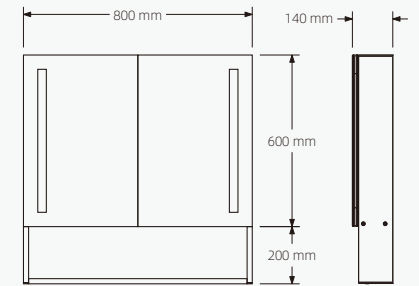

Front View

Side View