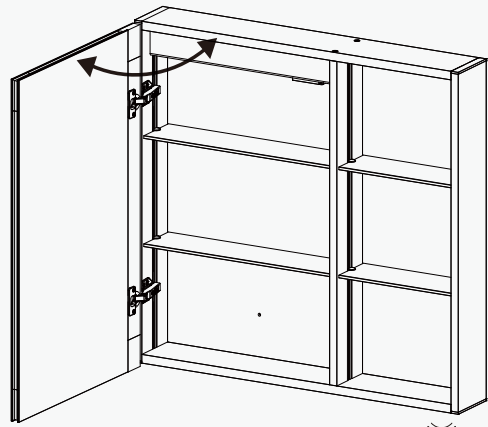

80° induction range  
50mm induction distance

Front View

Side View

High strength hinge   Adjustable glass shelf   Infra-red sensor   Waterproof socket

SMC-03

80° induction range  
50mm induction distance

Front View