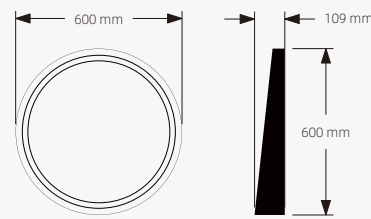

Front View

Side View

- Touch sensor
- Demister
- Metal frame
- Neutral 4000K light, 6000K white-cold light
- Rust Resistant Copper-free mirror
- Environment friendly
- 3 Years Guarantee