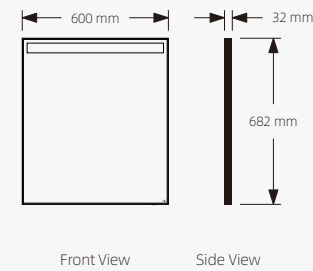

Front View

Side View

FM-18

Standard Size & Description

Front View

Side View

IR sensor  
 Demister  
 Aluminum frame  
 LED Lighting(Warm/Neutral/Cool)  
 Copper-free silver mirror  
 Environment friendly  
 3 Years Guarantee