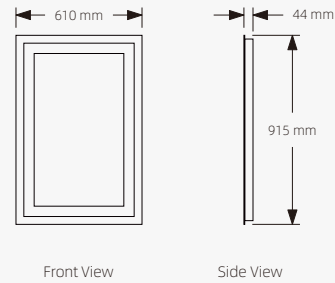

## Standard Size :

- D600mm    D1000mm
- D800mm    D1200mm
- Other sizes can be customized

### Standard Size :

500\*700mm      600\*900mm

600\*800mm      700\*1000mm

Other sizes can be customized

PART 4

**NEW**  
RANGE 2023-2024

**FULL-LENGTH MIRRORS**

In Part 4, we have listed our collection of Full-Length Mirrors. These mirrors are perfect for those who want to see their entire outfit from head to toe. Some of these mirrors can be hung vertically or horizontally, depending on your preference.

### Standard Size :

600\*1200mm      600\*1500mm  
 700\*1200mm      700\*1500mm  
 Other sizes can be customized

Standard Size & Description

Front View

Side View

- Touch sensor
- Acrylic
- LED Lighting(Warm/Neutral/Cool)
- Copper-free silver mirror
- Environment friendly
- 3 Years Guarantee

Standard Size & Description