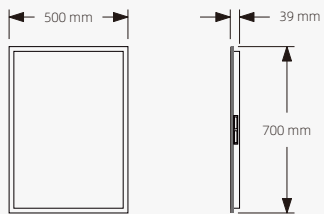

### Standard Size :

600\*1200mm      600\*1500mm  
 700\*1200mm      700\*1500mm  
 Other sizes can be customized

YAC-02

YAC-03

Standard Size

Description

Standard Size

Description

Front View

Side View