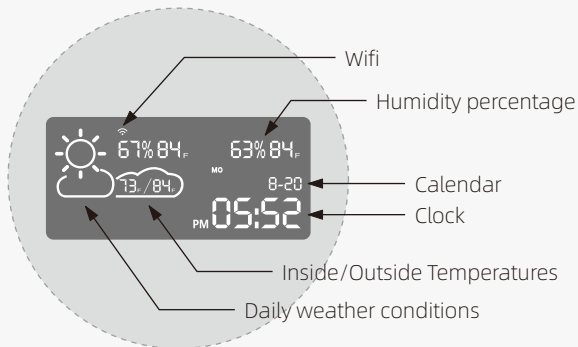

Six-button Bluetooth screen

Four-button sensor screen

Six-button sensor screen

The weather WIFI screen