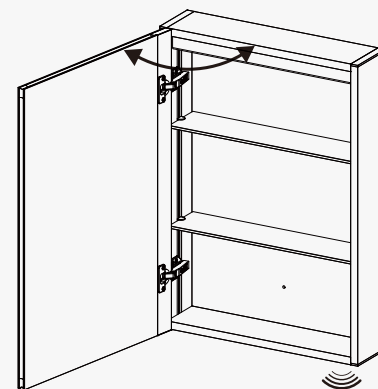

High strength hinge

Adjustable glass shelf

Infra-red sensor

Waterproof socket

80° induction range  
50mm induction distance

80° induction range  
50mm induction distance

MC-01

MC-03