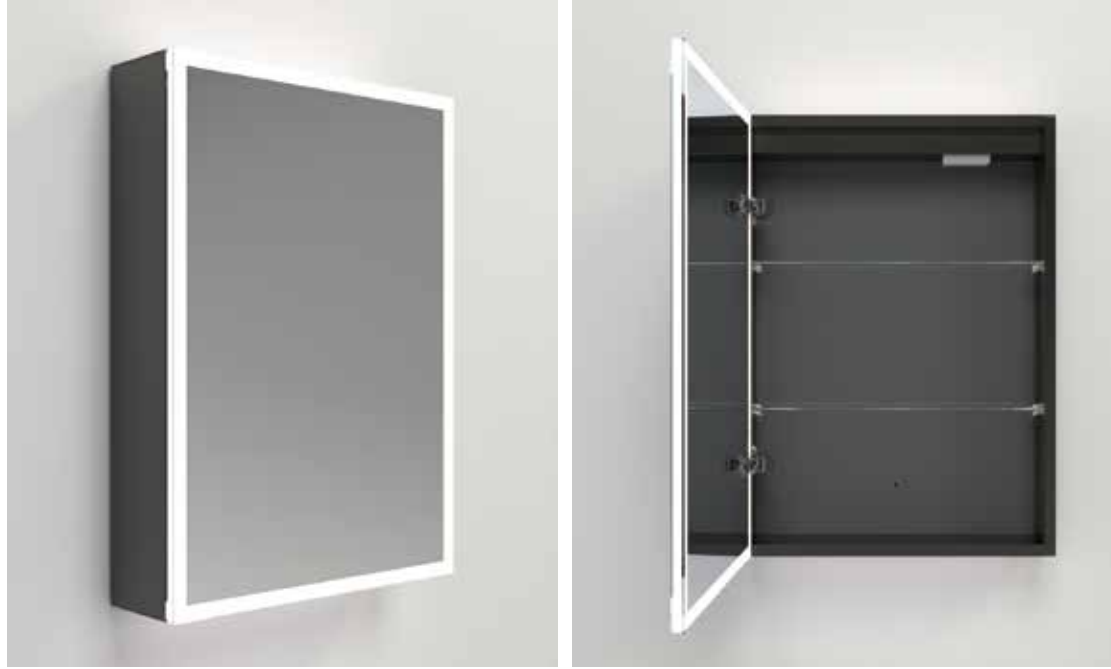

Single/Double Door Acrylic Mirror Cabinet

Key Features :

- IR sensor
- LED Lighting(Warm/Neutral/Cool)
- Frosted acrylic
- Copper-free silver mirror
- Aluminum frame
- High strength hinge
- Waterproof socket
- Adjustable glass shelves
- Environment friendly
- 3 Years Guarantee