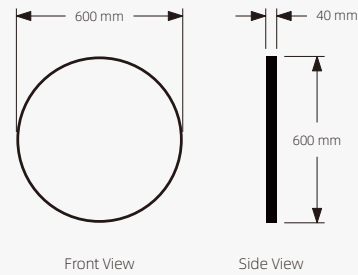

Standard Size & Description