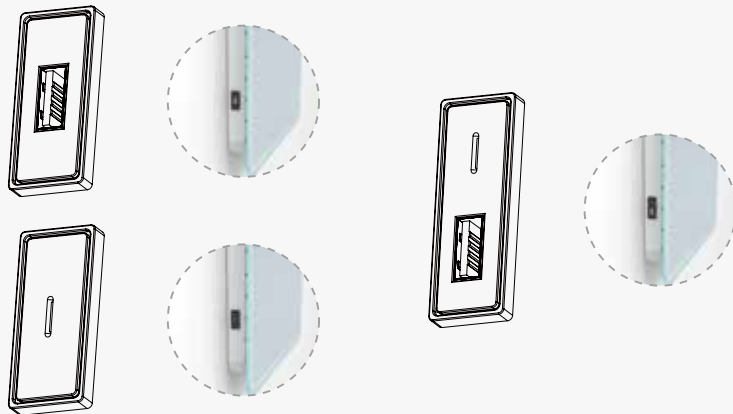

USB/TYPE-C Port

Stay connected and powered up with Yoway mirrors. Whether you need to charge your phone, tablet, or other devices, our mirrors have got you covered. Simply plug your device into the USB/Type-C port and enjoy fast and efficient charging.