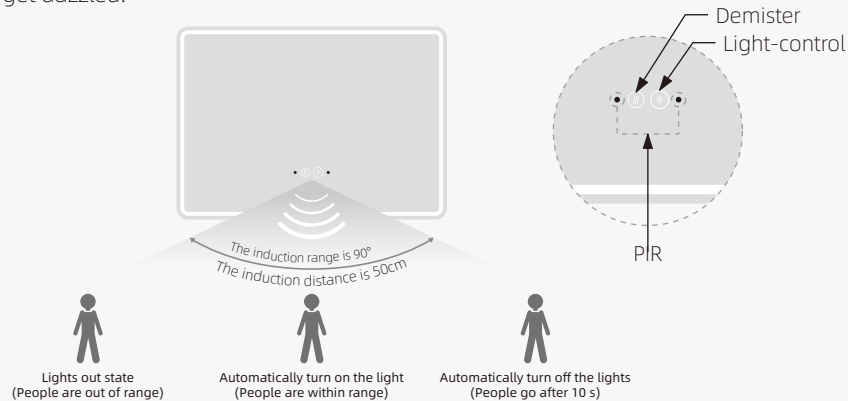

PIR Sensor

Activate the mirror by just walking into the room!

Part of our automated bathroom solutions, our PIR sensor knows exactly when you need the lights to turn on and it activates the mirror automatically by gently lighting up the room, this comes specially useful at night when it's harder to find the switches and easier to get dazzled.