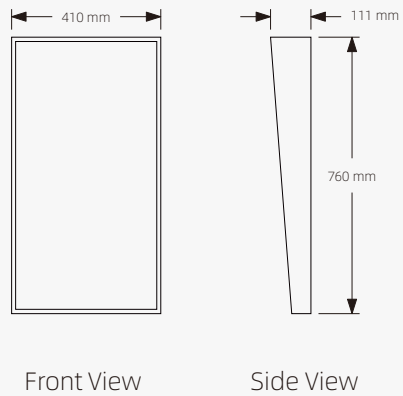

Front View

Side View

FM-18

Standard Size & Description

Front View

Side View

IR sensor  
 Demister  
 Aluminum frame  
 LED Lighting(Warm/Neutral/Cool)  
 Copper-free silver mirror  
 Environment friendly  
 3 Years Guarantee