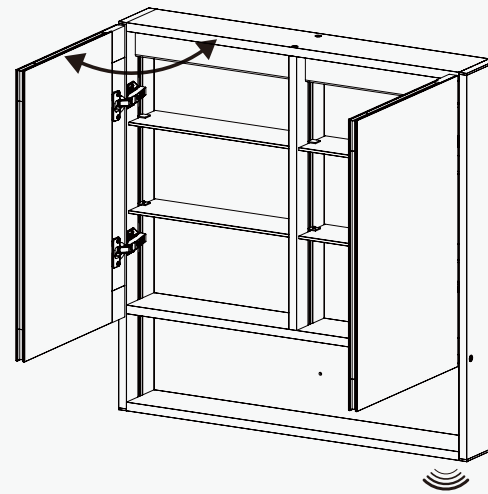

MC-10

MC-12

SMC-01

SMC-02

80° induction range  
50mm induction distance

Front View

Side View

High strength hinge   Adjustable glass shelf   Infra-red sensor   Waterproof socket