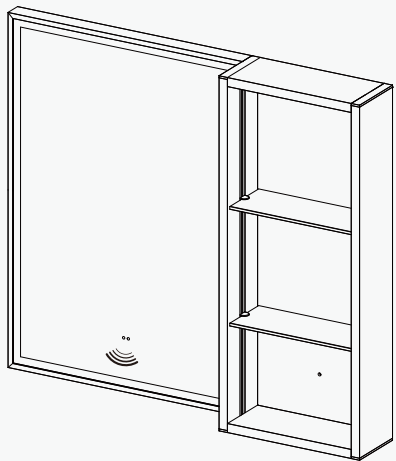

Side View

Aluminum Frame

Adjustable glass shelf

Infra-red sensor

Waterproof socket

SMC-05

Recommended style