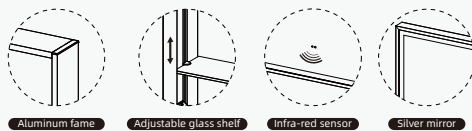

Side View

Aluminum Frame

Adjustable glass shelf

Infra-red sensor

Waterproof socket

SMC-05

Recommended style