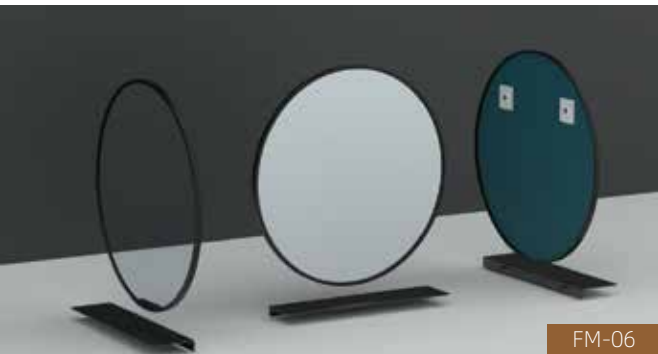

Standard Size & Description

FM-06