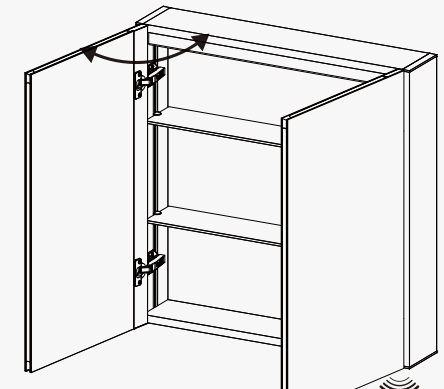

High strength hinge

Adjustable glass shelf

Infra-red sensor

Waterproof socket

80° induction range  
50mm induction distance

80° induction range  
50mm induction distance

MC-01

MC-03