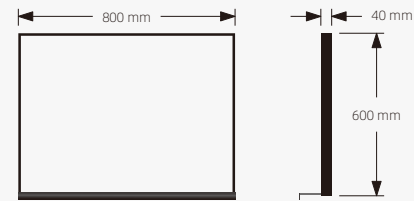

Front View

Side View

- Touch sensor
- Demister
- Two-color aluminum frame
- LED Lighting(Warm/Neutral/Cool)
- Copper-free silver mirror
- Environment friendly
- 3 Years Guarantee

FM-16

Standard Size & Description