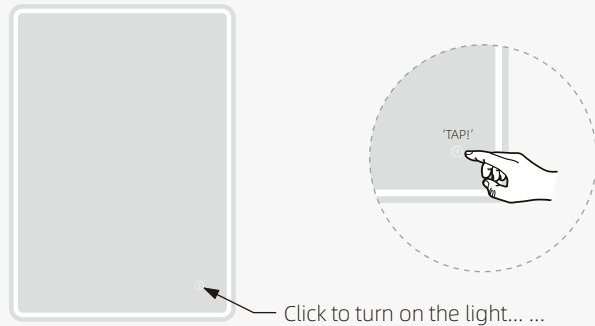

Touch Sensor

Touch sensors are incorporated seamlessly into the glass surface and illuminate when active. Advanced lighting features may be controlled either by additional sensors or simply via one multi-touch sensor.

- Seamless design
- Minimal contact
- Simple control
- Multi-functional