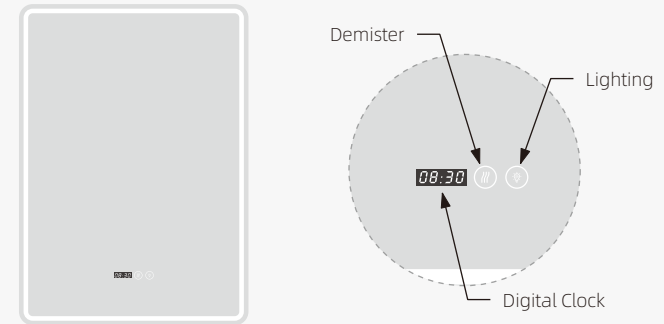

Digital Clock

Do you often find yourself losing track of time while in the bathroom? Whether it's because you're taking too long to relax or wiping off the fog from your mirror, it can be frustrating when you're running late for important appointments or dates. To solve this problem, we offer a range of LED mirrors that come equipped with an accurate, programmable digital clock display. With this feature, you'll never be late again and won't have to spend time constantly cleaning your mirror.