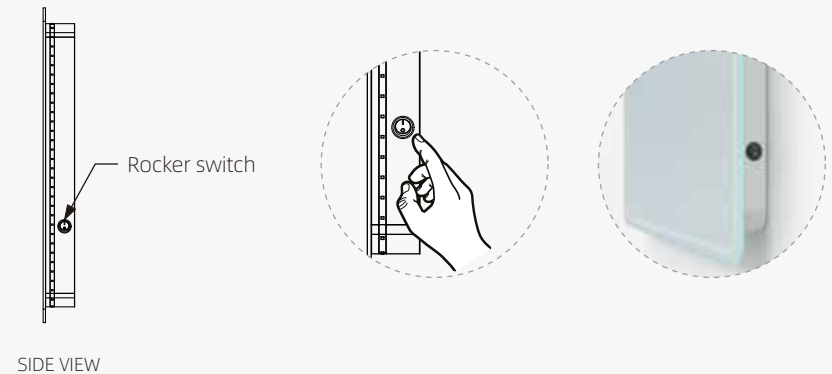

## Rocker switch

Our mirrors feature a robust and reliable rocker switch that makes it easy to control additional features and customize your mirror to suit your needs.