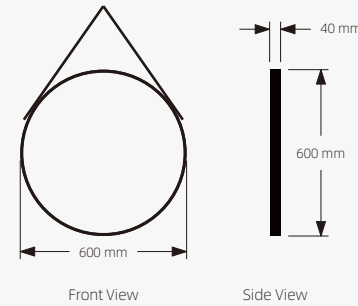

Standard Size & Description