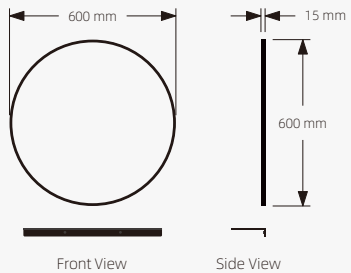

Frame Colors

- 15mm thick aluminum frame
- Metal shelf
- 4mm copper-free silver mirror
- Environment friendly
- 3 Years Guarantee

- Matt Black
- Brushed Green Champagne
- Matt Brown
- Brushed Brass
- Gun Metal Finish -Brush marks
- Matt Chrome

Standard Size & Description

FM-07