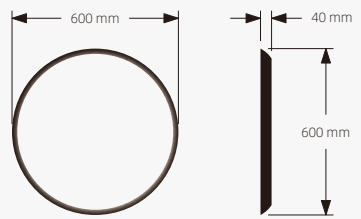

FM-25

Description

FM-26

Description

Standard Size

Front View

Side View

- Metal frame
- Rust Resistant Copper-free mirror
- Environment friendly
- 3 Years Guarantee