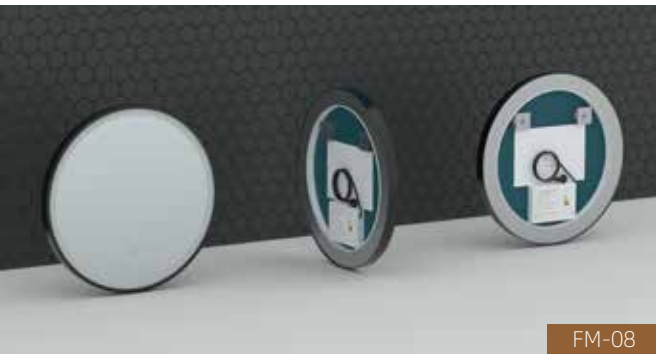

FM-08

Standard Size & Description

Front View

Side View

- Touch sensor
- Demister
- 40mm thick aluminum frame
- LED Lighting(Warm/Neutral/Cool)
- Metal backboard
- 4mm copper-free silver mirror
- Environment friendly
- 3 Years Guarantee