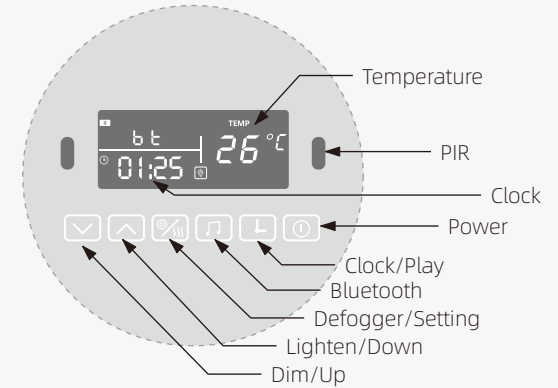

## Music screen

Control every aspect and function of your mirror directly on the surface, our Digital Screen options bring custom functions and display essential information, such as:

- Turn on/off Demister and Lights
- Digital Clock built-in
- Temperature indicator built-in
- Bluetooth connectivity switch built-in
- Skip songs, control speakers volume.
- Weather forecast and much more!

Six-button Bluetooth screen

Four-button sensor screen

Six-button sensor screen

The weather WIFI screen