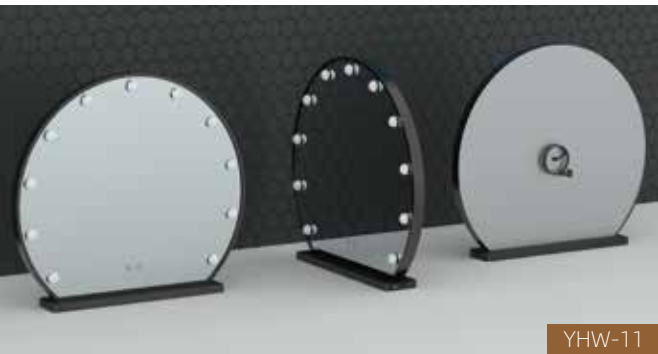

YHW-07

YHW-09

YHW-08

YHW-10

YHW-11

Standard Size & Description

- Touch sensor
- Demister
- 40mm thick aluminum frame
- LED Lighting(Warm/Neutral/Cool)
- USB+Socket
- Metal shelf/Metal backboard
- 4mm copper-free silver mirror
- Environment friendly
- 3 Years Guarantee