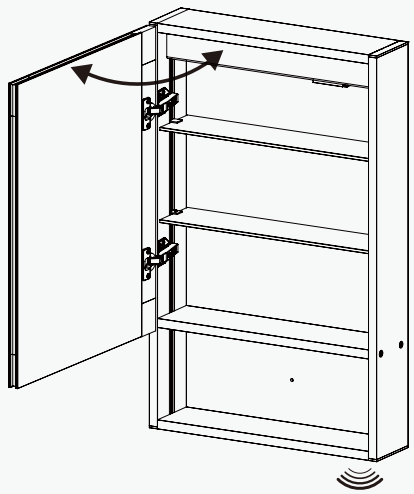

MC-10

MC-12

SMC-01

SMC-02

80° induction range  
50mm induction distance

Front View

Side View

High strength hinge   Adjustable glass shelf   Infra-red sensor   Waterproof socket