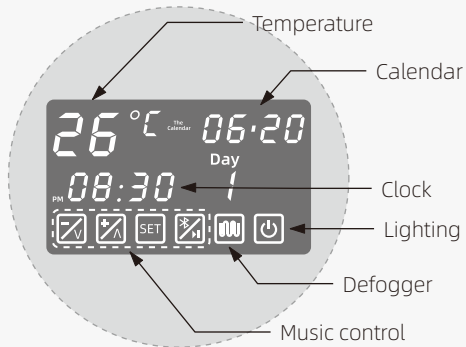

Four-button sensor screen