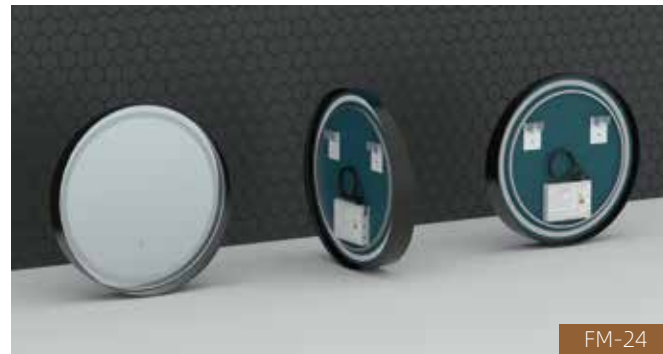

- Belt
- Aluminum frame
- Copper-free silver mirror
- Environment friendly
- 3 Years Guarantee

FM-20

FM-22

FM-23

FM-24

Standard Size

Description

Standard Size