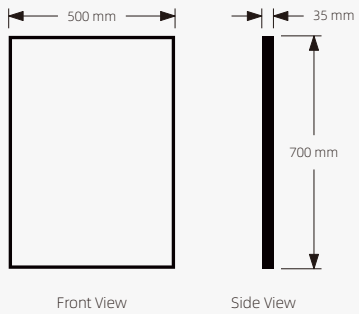

Standard Size & Description