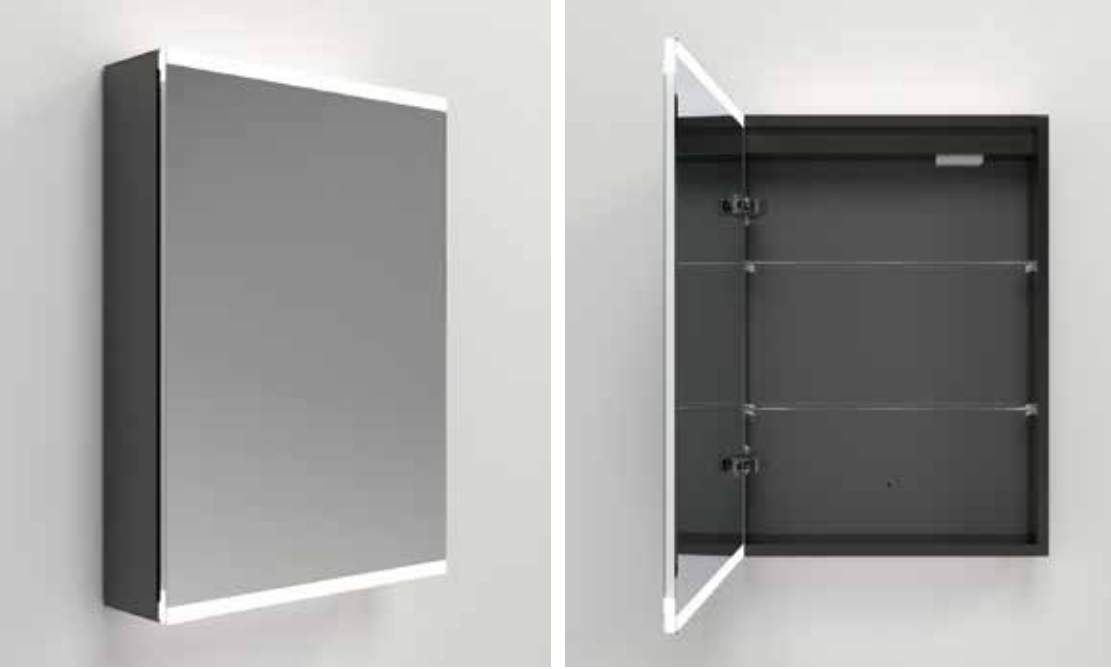

AMC-01

AMC-04