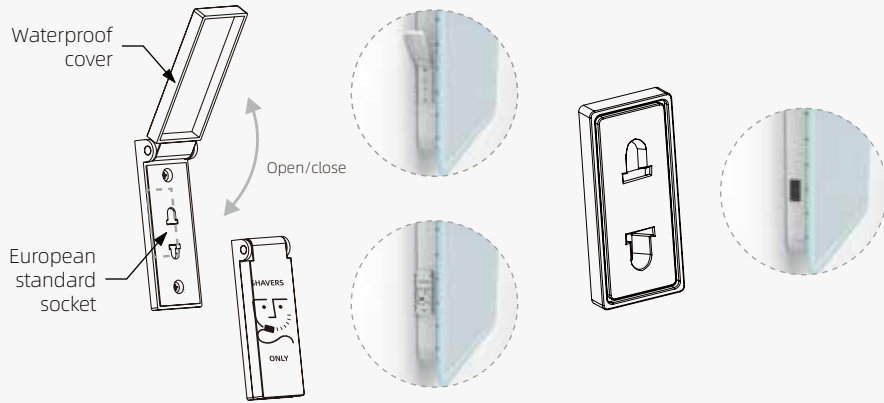

## Bottom Infrared Sensor

Infra-red sensors are simply activated by a swipe of the hand. Advanced features, such as dimming and colour control, where available are operated by hovering the hand near the sensor.

## Shaver Socket

Keep your grooming essentials organized and charged with Yoway mirrors. Our mirrors come with a convenient protective case that houses shaver socket ports and charging sockets for your shavers and toothbrushes.