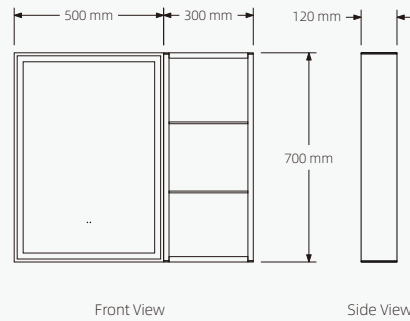

Side View

Aluminum Frame

Adjustable glass shelf

Infra-red sensor

Waterproof socket

SMC-05

Recommended style