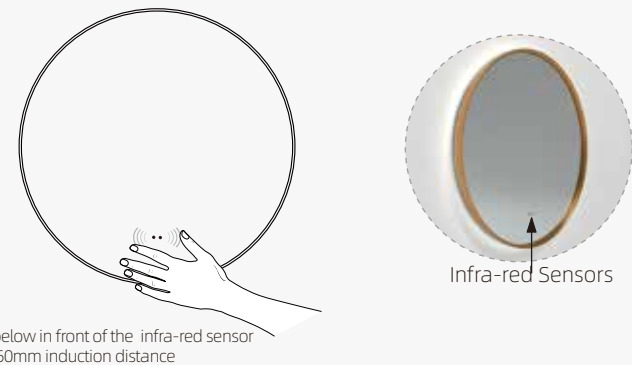

Front Hand Sensor

- Naturally increased hygiene in your daily routine through minimal contact and contamination
- Safety near wet zones with no electrical contact risk
- Discreet control allowing seamless appearance in design
- Less cleaning and maintenance - no fingerprints or smears