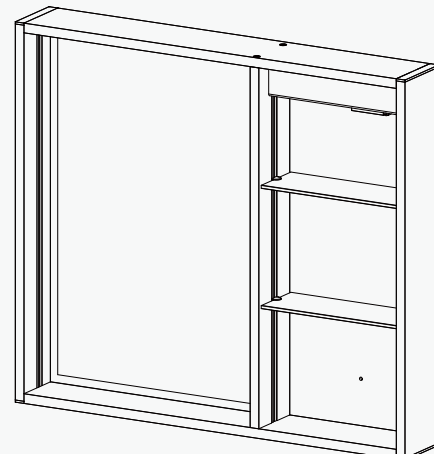

Side View

High strength hinge

Adjustable glass shelf

Infra-red sensor

Waterproof socket

SMC-04

80° induction range  
50mm induction distance

Front View