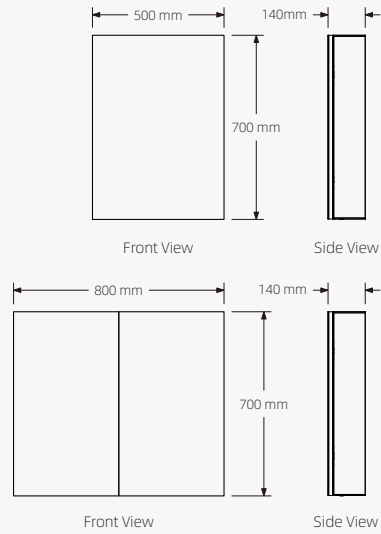

Single/Double Door Acrylic Mirror Cabinet

Key Features :

- IR sensor
- LED Lighting(Warm/Neutral/Cool)
- Frosted acrylic
- Copper-free silver mirror
- Aluminum frame
- High strength hinge
- Waterproof socket
- Adjustable glass shelves
- Environment friendly
- 3 Years Guarantee