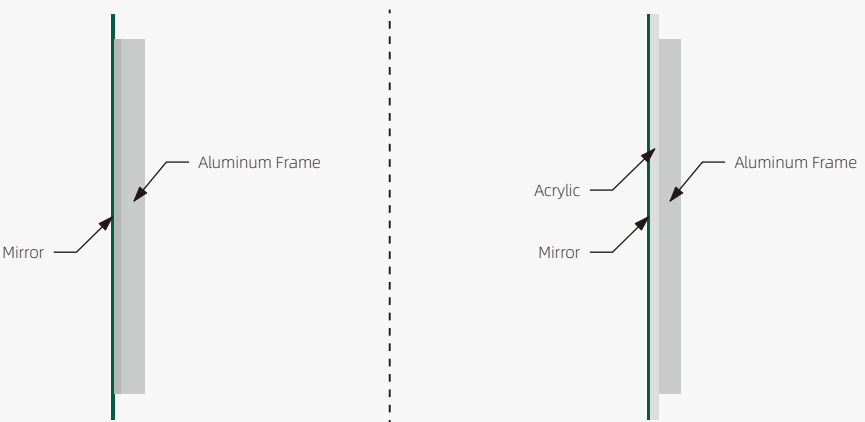

BATHROOM

Standard Size

Front View Side View

Description

- IR sensor
- Demister
- Frosted acrylic
- 35mm thick aluminum back frame
- LED Lighting(Warm/Neutral/Cool)
- 4mm copper-free silver mirror
- Environment friendly
- 3 Years Guarantee