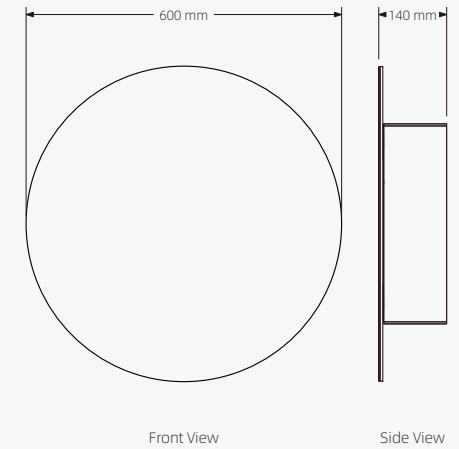

Round Door Mirror Cabinet

Key Features:

- Copper-free silver mirror
- Aluminum frame
- High strength hinge
- Adjustable glass shelves
- Environment friendly
- 3 Years Guarantee

RMC-01