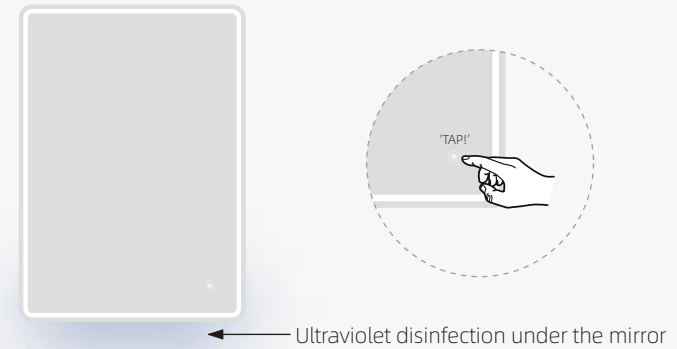

UV Disinfection

UV Led Mirror Series come with in-built UV Light to sterilize all vanity and basin area. Keep your environment free of virus, bacteria and germs. Additional sensors incorporated for a touchless experience. Ideal for: Hotels, Public Bathrooms, Restaurants, Bars, guest rooms, etc. The UV disinfection lamp life of more than 55000 hours of work