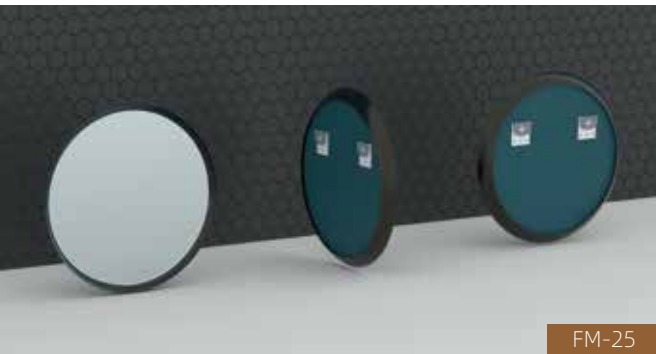

Description

Front View

Side View

- Metal frame
- Rust Resistant Copper-free mirror
- Environment friendly
- 3 Years Guarantee

Front View

Side View

- Touch sensor
- Demister
- Metal frame
- Neutral 4000K light, 6000K white-cold light
- Rust Resistant Copper-free mirror
- Environment friendly
- 3 Years Guarantee