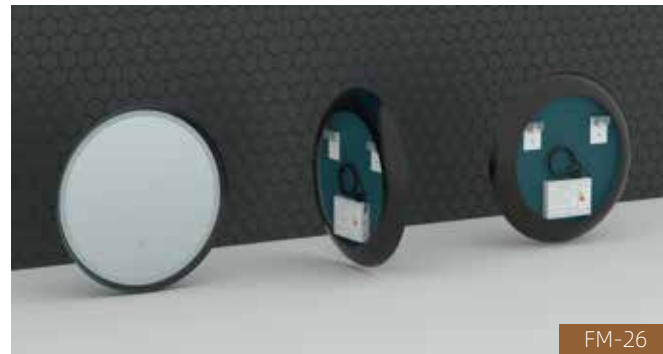

FM-26

- Metal frame
- Rust Resistant Copper-free mirror
- Environment friendly
- 3 Years Guarantee

- Touch sensor
- Metal frame
- Neutral 4000K light, 6000K white-cold light
- Rust Resistant Copper-free mirror
- Environment friendly
- 3 Years Guarantee