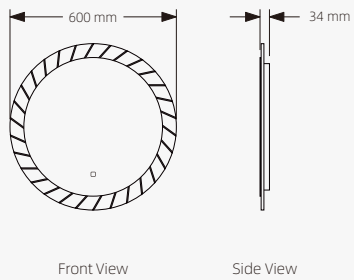

Standard Size & Description

Front View

Side View

- Touch sensor
- Acrylic
- LED Lighting(Warm/Neutral/Cool)
- Copper-free silver mirror
- Environment friendly
- 3 Years Guarantee