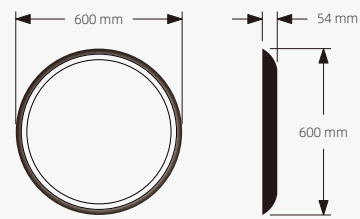

Standard Size

Front View

Side View

- Touch sensor
- Metal frame
- Neutral 4000K light, 6000K white-cold light
- Rust Resistant Copper-free mirror
- Environment friendly
- 3 Years Guarantee