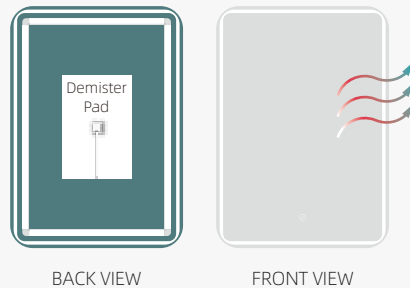

LED Lighting

Correlated Colour Temperature (CCT) is a concept that provides seamless transition through the full spectrum of temperatures ranging from warm, through to natural and then to cool white light.

Cool white LEDs combine well with modern, bold and minimal themes and are great for task lighting and creating a bright and revitalising environment.

Natural white sits between warm and cool white and recreates the effect of natural daylight. Natural white's versatility means it can complement a range of bathroom styles.

Warm white LEDs have a yellow tone and complement bathrooms featuring wooden surfaces and flooring. They also create a warm, relaxing ambience perfect for relaxing.

Demister

Integrated demister pads are an ultra-thin layer, mounted on the back of the mirror glass. When activated, they gently warm the adjacent portion of the mirror to eliminate condensation formation and clear the glass.

- Removes the need for wiping down
- Less condensation and damp
- Efficient lifestyle routine for people on the go
- clear for shaving and getting ready
- Mirror stays looking good with less watermarks

Digital Clock

Do you often find yourself losing track of time while in the bathroom? Whether it's because you're taking too long to relax or wiping off the fog from your mirror, it can be frustrating when you're running late for important appointments or dates. To solve this problem, we offer a range of LED mirrors that come equipped with an accurate, programmable digital clock display. With this feature, you'll never be late again and won't have to spend time constantly cleaning your mirror.

Digital Screen