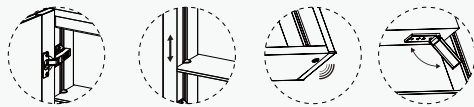

MC-10

MC-12

SMC-01

SMC-02

80° induction range  
50mm induction distance

Front View

Side View

High strength hinge   Adjustable glass shelf   Infra-red sensor   Waterproof socket