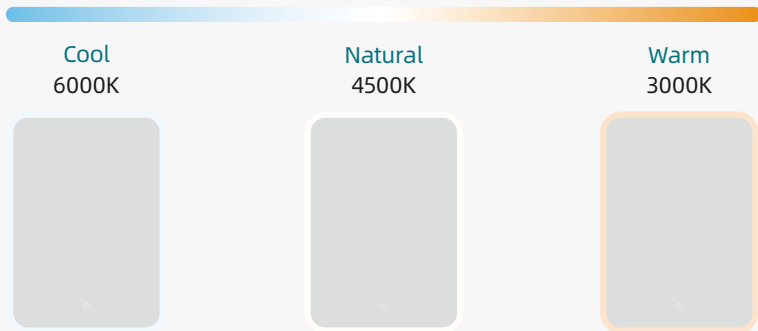

LED Lighting

Correlated Colour Temperature (CCT) is a concept that provides seamless transition through the full spectrum of temperatures ranging from warm, through to natural and then to cool white light.

Cool white LEDs combine well with modern, bold and minimal themes and are great for task lighting and creating a bright and revitalising environment.

Natural white sits between warm and cool white and recreates the effect of natural daylight. Natural white's versatility means it can complement a range of bathroom styles.

Warm white LEDs have a yellow tone and complement bathrooms featuring wooden surfaces and flooring. They also create a warm, relaxing ambience perfect for relaxing.

Demister

Integrated demister pads are an ultra-thin layer, mounted on the back of the mirror glass. When activated, they gently warm the adjacent portion of the mirror to eliminate condensation formation and clear the glass.

- Removes the need for wiping down
- Less condensation and damp
- Efficient lifestyle routine for people on the go
- clear for shaving and getting ready
- Mirror stays looking good with less watermarks