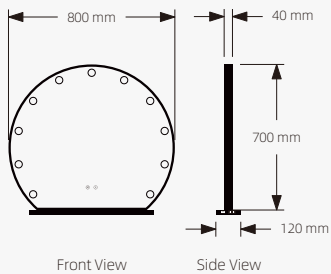

YHW-07

YHW-09

YHW-08

YHW-10

YHW-11

Standard Size & Description

- Touch sensor
- Demister
- 40mm thick aluminum frame
- LED Lighting(Warm/Neutral/Cool)
- USB+Socket
- Metal shelf/Metal backboard
- 4mm copper-free silver mirror
- Environment friendly
- 3 Years Guarantee