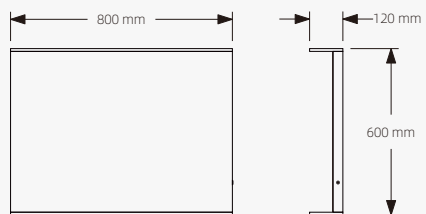

Standard Size

Description

Standard Size

Description

Front View

Side View

- IR sensor
- Demister
- Frosted acrylic
- 35mm thick aluminum back frame
- LED Lighting(Warm/Neutral/Cool)
- 4mm copper-free silver mirror
- Environment friendly
- 3 Years Guarantee