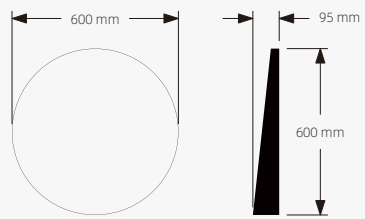

Standard Size

Description

Standard Size

Description

Front View

Side View

- Metal frame
- Rust Resistant Copper-free mirror
- Environment friendly
- 3 Years Guarantee