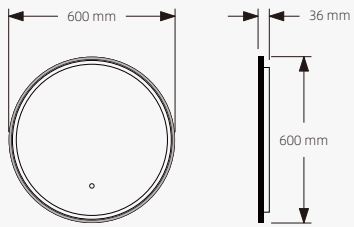

FM-14

Standard Size & Description

- Touch sensor
- Demister
- Aluminum frame
- LED Lighting(Warm/Neutral/Cool)
- Copper-free silver mirror
- Environment friendly
- 3 Years Guarantee

FM-15

Standard Size & Description