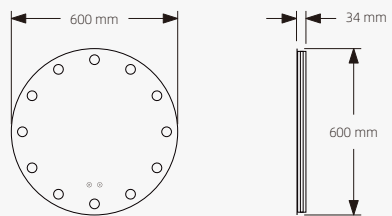

YHW-01

Standard Size

Front View

Side View

Description

- Touch sensor
- Demister
- 30mm thick aluminum back frame
- LED Lighting(Warm/Neutral/Cool)
- Metal backboard
- 4mm copper-silver mirror
- Environment friendly
- 3 Years Guarantee