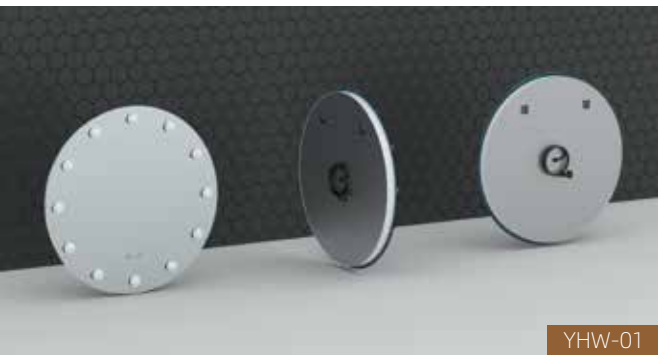

YHW-01

Standard Size