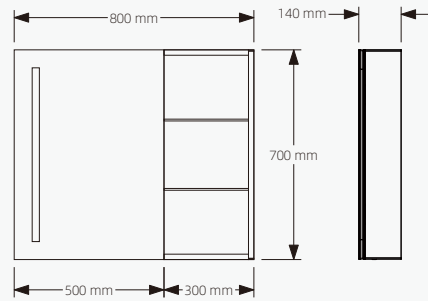

80° induction range  
50mm induction distance

Front View

Side View

High strength hinge   Adjustable glass shelf   Infra-red sensor   Waterproof socket

SMC-03

80° induction range  
50mm induction distance

Front View