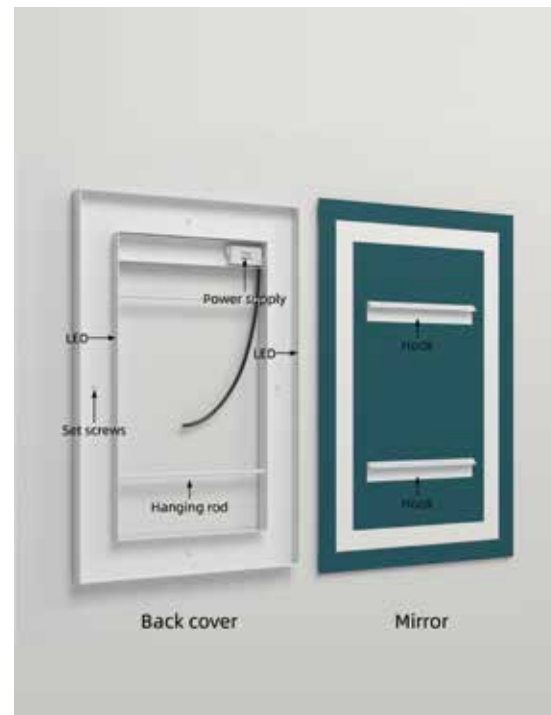

Back cover

Mirror