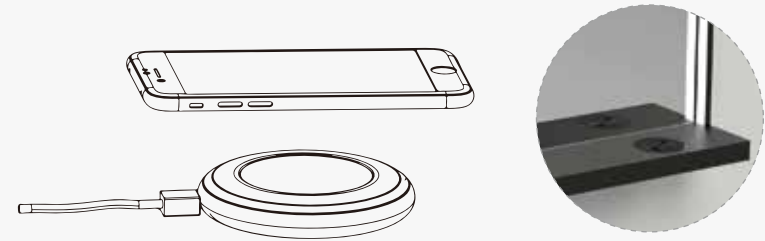

## Shaver Socket

Keep your grooming essentials organized and charged with Yoway mirrors. Our mirrors come with a convenient protective case that houses shaver socket ports and charging sockets for your shavers and toothbrushes.

## USB/TYPE-C Port

Stay connected and powered up with Yoway mirrors. Whether you need to charge your phone, tablet, or other devices, our mirrors have got you covered. Simply plug your device into the USB/Type-C port and enjoy fast and efficient charging.

## Wireless charging

With Yoway mirrors, you can multitask while getting ready. Our mirrors come equipped with a convenient charging feature, so you can charge your phone while you dress up.