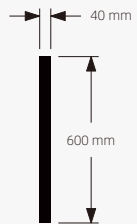

FM-08

Standard Size & Description

Front View

Side View

- Touch sensor
- Demister
- 40mm thick aluminum frame
- LED Lighting(Warm/Neutral/Cool)
- Metal backboard
- 4mm copper-free silver mirror
- Environment friendly
- 3 Years Guarantee