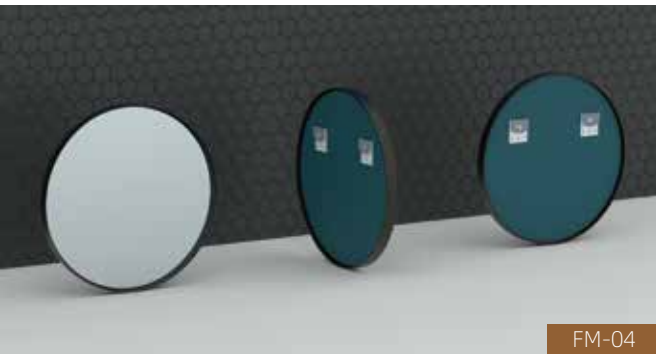

Standard Size & Description

40mm thick aluminum frame
4mm copper-free silver mirror
Environment friendly
3 Years Guarantee

Frame Colors

Standard Size & Description

40mm thick aluminum frame
4mm copper-free silver mirror
Environment friendly
3 Years Guarantee

Frame Colors