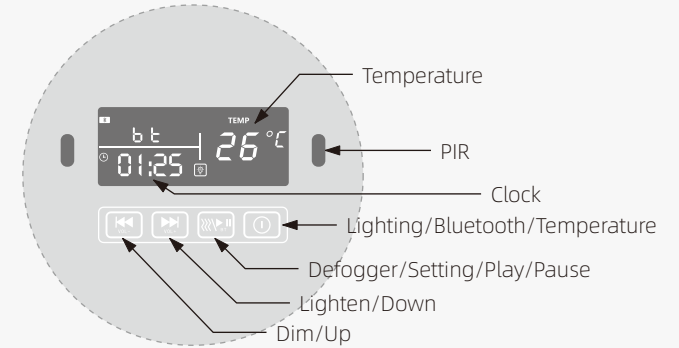

## Music screen

Control every aspect and function of your mirror directly on the surface, our Digital Screen options bring custom functions and display essential information, such as:

- Turn on/off Demister and Lights
- Digital Clock built-in
- Temperature indicator built-in
- Bluetooth connectivity switch built-in
- Skip songs, control speakers volume.
- Weather forecast and much more!

Six-button Bluetooth screen

Four-button sensor screen

Six-button sensor screen

The weather WIFI screen