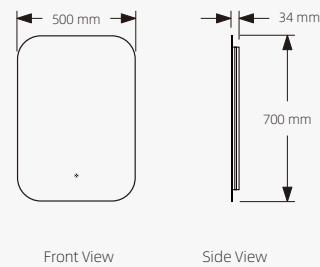

Standard Size & Description

- Touch sensor
- Demister
- Aluminum frame
- LED Lighting(Warm/Neutral/Cool)
- Copper-free silver mirror
- Environment friendly
- 3 Years Guarantee