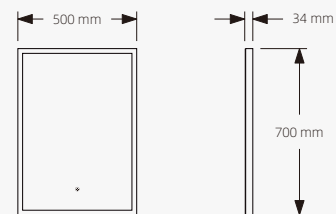

Standard Size

Description

Standard Size

Description

Front View

Side View

- IR sensor
- Demister
- Frosted acrylic
- 35mm thick aluminum back frame
- LED Lighting(Warm/Neutral/Cool)
- 4mm copper-free silver mirror
- Environment friendly
- 3 Years Guarantee