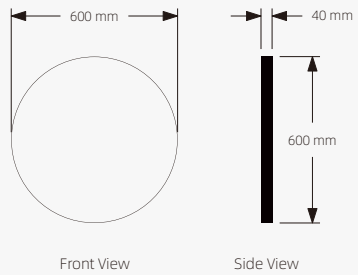

Standard Size & Description