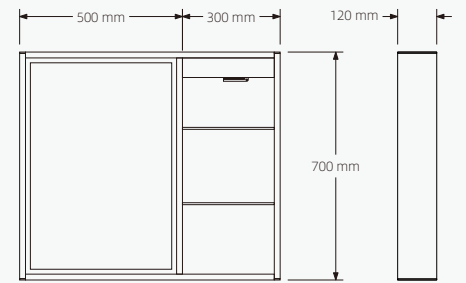

Side View

High strength hinge

Adjustable glass shelf

Infra-red sensor

Waterproof socket

SMC-04

80° induction range  
50mm induction distance

Front View