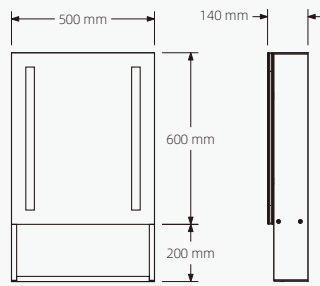

MC-10

MC-12

SMC-01

SMC-02

80° induction range  
50mm induction distance

Front View

Side View

High strength hinge   Adjustable glass shelf   Infra-red sensor   Waterproof socket