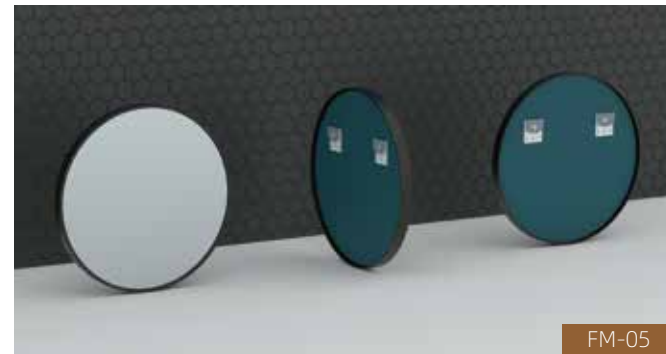

Standard Size & Description

40mm thick aluminum frame
4mm copper-free silver mirror
Environment friendly
3 Years Guarantee

Frame Colors

Standard Size & Description

40mm thick aluminum frame
4mm copper-free silver mirror
Environment friendly
3 Years Guarantee

Frame Colors