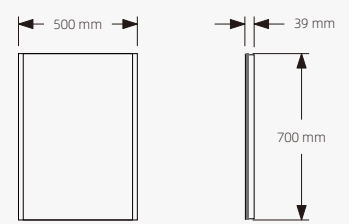

### Standard Size :

600\*1200mm      600\*1500mm  
 700\*1200mm      700\*1500mm  
 Other sizes can be customized

BATHROOM

Standard Size

Front View Side View

Description

- IR sensor
- Demister
- Frosted acrylic
- 35mm thick aluminum back frame
- LED Lighting(Warm/Neutral/Cool)
- 4mm copper-free silver mirror
- Environment friendly
- 3 Years Guarantee