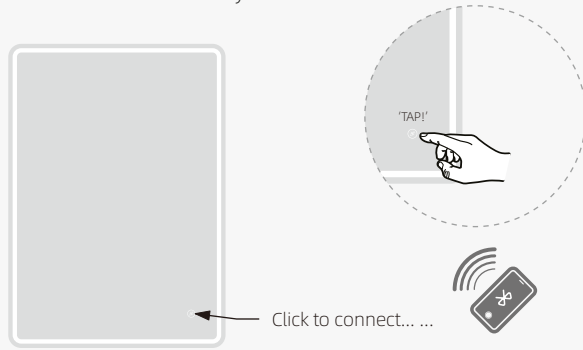

Bluetooth

Say goodbye to boring, silent mornings and hello to your favorite tunes, podcasts, and audiobooks at the tap of your finger! With our range of in-built Bluetooth mirrors, you can give your bathroom a new lease of life.

Bluetooth range is up to 5 meters distance, recommended for bathroom use only.