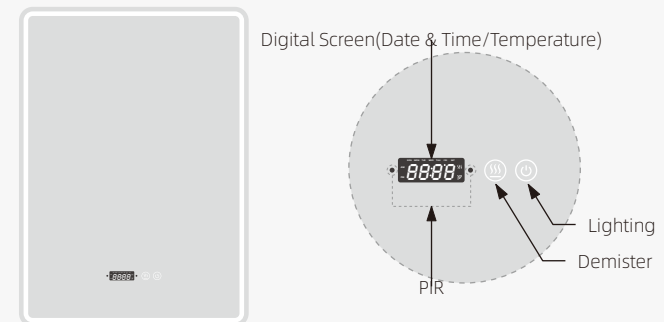

Digital Screen

Enhanced display that not only shows the time, but also displays the date and temperature in the room, the most useful information needed for your every day routine.